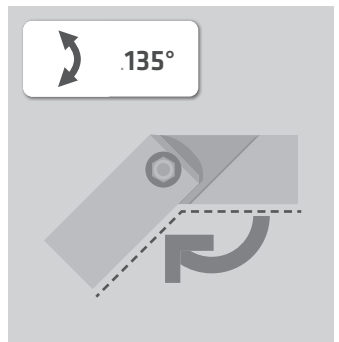

7/12

8/12

9 / 12

10 / 12

5/7

ALWAYS ON TOP!

ABS Safety GmbH

Gewerbering 3
D-47623 Kevelaer
Germany